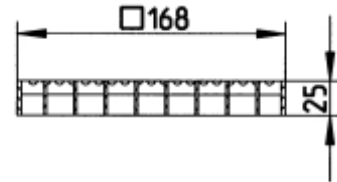

790.168.000.22 S MESH GRATING SQUARE

-Grating: 168x168mm
-Stainless steel: AISI316L/EN1.4404

Product Codes

UPC/EAN: 5705499113471
VVS Number: 153539125
RSK Number:
NRF Number:
LVI Number: 3304040

Specification

Brand Name: BLÜCHER
Load Class EN1253 (kg): L15 (2.000)
Material: AISI 316L
Material (EN): EN 1.4404
Minimum Height (mm): 25
Non-slip: R12
Number of Screws: 0
Series: Grating-Drain-200
Shape: Square
Size: 200x200
Type: Gratings
Weight (kg): 1,05