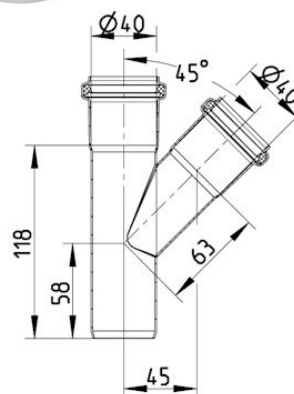

Specification Sheet

838.040.040 OBLIQUE BRANCH 45°

-Pipe diameter: Ø40mm. Branch diameter: Ø40mm
-Stainless steel: AISI304/EN1.4301

Product Codes

UPC/EAN: 5705499412994
VVS Number: 160224040
RSK Number: 1552788
NRF Number: 2171208
LVI Number: 0241151

Specification

Angle (°): 45
Brand Name: BLÜCHER
Material: AISI 304
Material (EN): EN 1.4301
Outlet Diameter (mm): 40
Series: Branch-45
Type: Branches
Weight (kg): 0,25

Approvals

DK - VA 2.12/19349-16

NO - 0692-16

SE - SITAC 4423/90-17

CSTB FR - DTA 14.1/12-1811*V2 EuroPipe

DE - LGA Certificate 57214035 a
RS - 14.10112.262
RINA - MAC128714XG EuroPipe
PL - Hygienic Certificate - All products
RU - 0212322 Pipes-18
ABS - 18-LD1716353-PDA
DNVGL - TAP0000023-rev2
Achilles Certificate - 25316-19

BLÜCHER®

A WATTS Brand